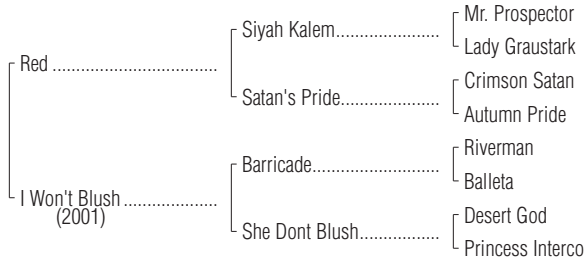

**Barn
C**

BLUSHETTE

**Hip No.
105**

BLUSHETTE

Chestnut Filly;
May 8, 2007

By RED (1994). Stakes winner of \$469,399, California Cup Sprint H.-LR, etc. Among the leading sires in Arizona, sire of 7 crops of racing age, 98 foals, 68 starters, 45 winners of 149 races and earning \$1,732,629, including King Justin (\$254,506, Cactus Wren H.-R, etc.), Red Spark (\$72,379, Fain Road S.-ntr, etc.), Reds Fling (\$62,401, Helen Anthony Memorial S., etc.), Ozoned (\$37,609, Honor the Hero S., etc.), Shad (Chris Christian Futurity), stakes-placed Her Red (\$71,356), etc.

1st dam

WON'T BLUSH, by Barricade. Winner at 4, \$5,676. This is her first foal.

2nd dam

SHE DONT BLUSH, by Desert God. Unraced. Dam of 1 foal, above.

3rd dam

PRINCESS INTERCO, by Intero. Winner at 3, \$23,075. Dam of 4 other foals, all winners--

Nat's Princess. 4 wins at 3 and 4, \$39,190. Dam of 3 foals, 2 to race--

|| **Porcelain Pixie.** Winner at 3 and 4, 3rd Tucson Cablevision Sweetheart S.

|| Little Red Legend. Placed in 1 start at 5.

Interprincess. Winner at 3, \$29,860. Dam of 2 foals, including--

|| I Want It All. Winner at 3, 4, and 5.

|| Prince Excess. Placed at 4 and 5, \$4,395.

Pecos Preferred. 3 wins at 3, \$10,696.

Nat's Queen. Unraced. Dam of 4 foals to race, 3 winners--

Loyal Nat. 5 wins, 2 to 5, \$40,316.